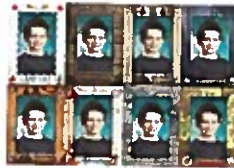

 **edge
loyalty**
log in and link | buy | get free photos!

Edge Loyalty is free to join and every dollar you spend gets you closer to exclusive Edge photo products and offers! More details at edgeimaging.ca/loyalty

 log in & link

 buy

 get free photos

 Proud
Photography
Partner of

MAKE A DIFFERENCE

Every THCF Jumbo Wallets sold will help the Tim Horton Children's Foundation send kids to camp.

1 (888) 416-3343
edgeimaging.ca